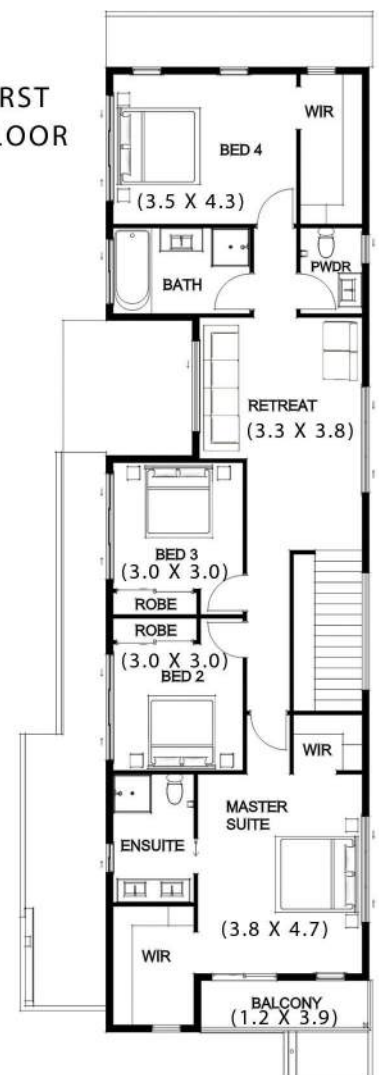

## INDULGE - 603

	4	<b>DIMENSIONS</b>	
	1	House Area	262.90 sqm
		Garage Area	23.47 sqm
		Outdoor Area	18.47 sqm
	2.5	Total Length	24.69 m
		Total Width	8.22 m
		Total Area (sqm)	304.83
		Total Area (sq)	32.81

### GROUND FLOOR

### FIRST FLOOR

\*The artistic impression and indicative floor plans are produced for illustration purposes only and are subject to variance and change