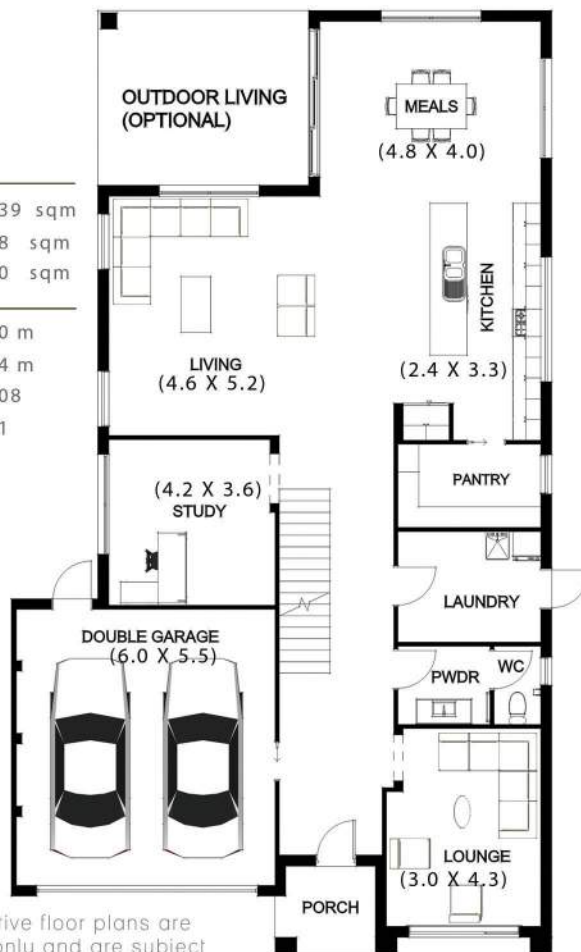

## INDULGE - 605

### GROUND FLOOR

### FIRST FLOOR

	4	<b>DIMENSIONS</b>	
	2	House Area	305.39 sqm
		Garage Area	36.28 sqm
		Outdoor Area	38.40 sqm
	2	Total Length	20.50 m
		Total Width	11.74 m
		Total Area (sqm)	380.08
		Total Area (sq)	40.91

**13m wide lot**

\*The artistic impression and indicative floor plans are produced for illustration purposes only and are subject to variance and change.