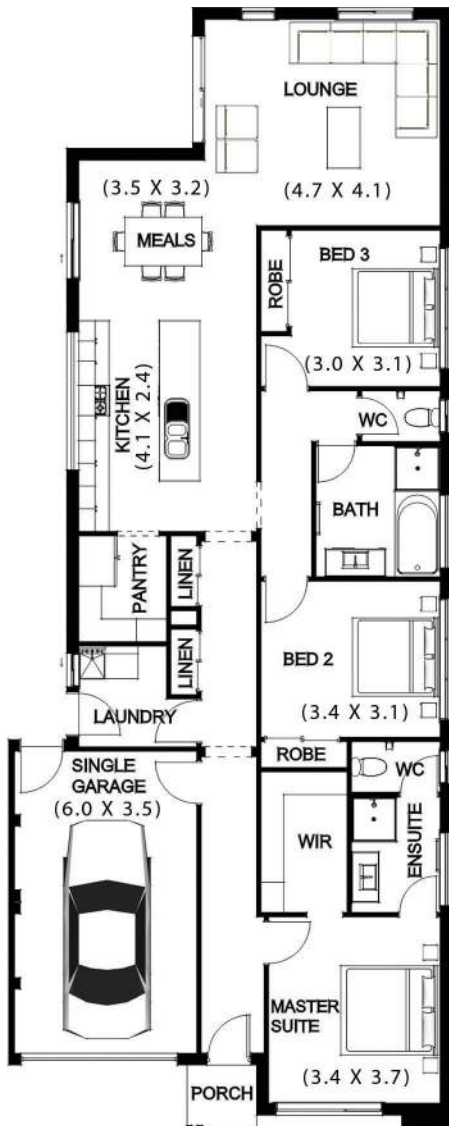

INDULGE - 606

| DIMENSIONS | |
|---|-------------------------|
|  3 | House Area 141.48 sqm |
|  1 | Garage Area 23.50 sqm |
| | Outdoor Area 1.79 sqm |
|  2 | Total Length 22.31 m |
| | Total Width 8.80 m |
| | Total Area (sqm) 166.77 |
|  | Total Area (sq) 17.95 |

*The artistic impression and indicative floor plans are produced for illustration purposes only and are subject to variance and change