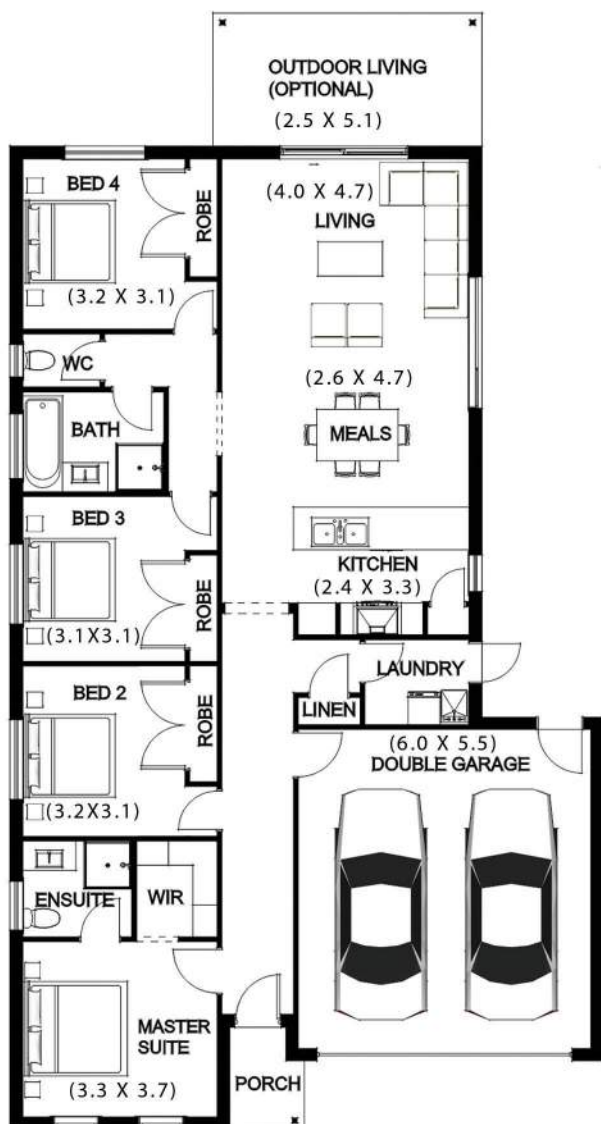

INDULGE - 609

DIMENSIONS

House Area	134.77 sqm
Garage Area	36.30 sqm
Outdoor Area	16.04 sqm
Total Length	21.00 m
Total Width	11.15 m
Total Area (sqm)	187.11
Total Area (sq)	20.14

*The artistic impression and indicative floor plans are produced for illustration purposes only and are subject to variance and change